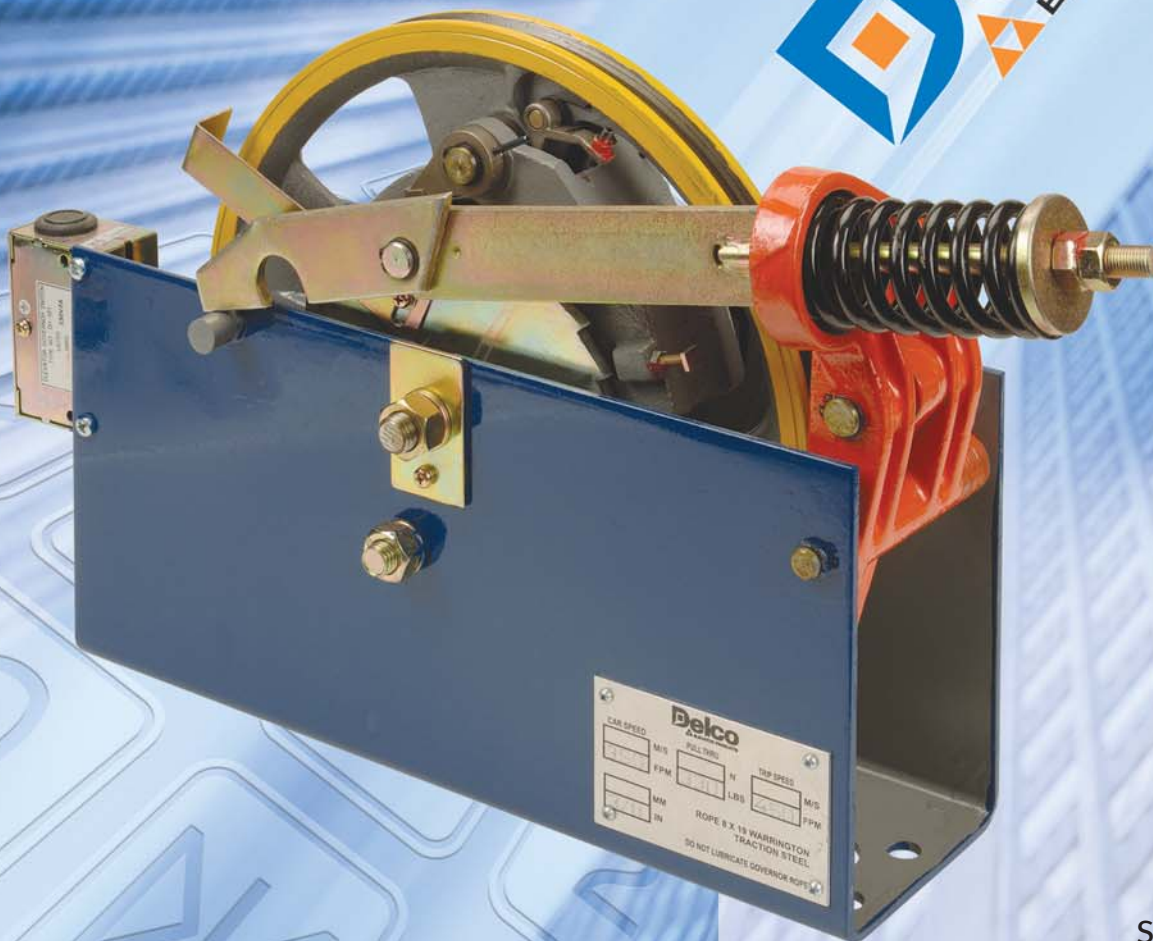

High Quality Governor from Delco

Specifications

- Sheave diameter:12" (305mm)
- Rope diameter:3/8" (10mm)
- Speed Range:100'-350'/minute
(30.4m- 106.7m/minute)
- Pull through:275.5 lb (125kg)
- Weight:50.7lb (23kg)